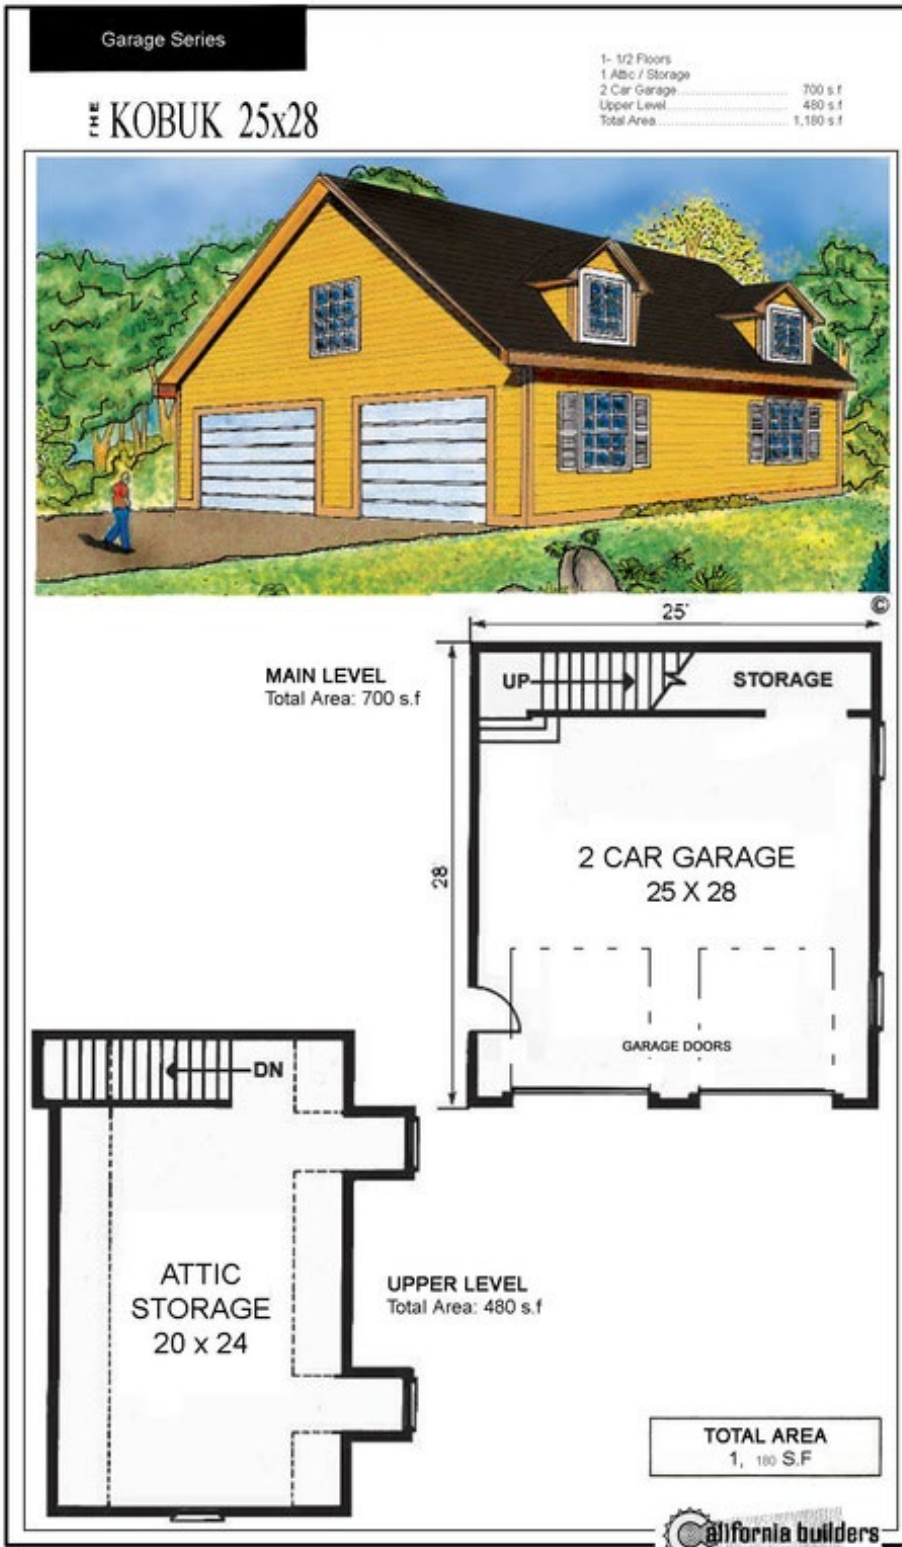

California Builders, Inc.
Continental Kit Homes
PO Box 79
Cabin John, MD 20818
ContinentalKitHomes.Com
Califbltrs.com

GARAGE & CARRIAGE HOUSE SERIES