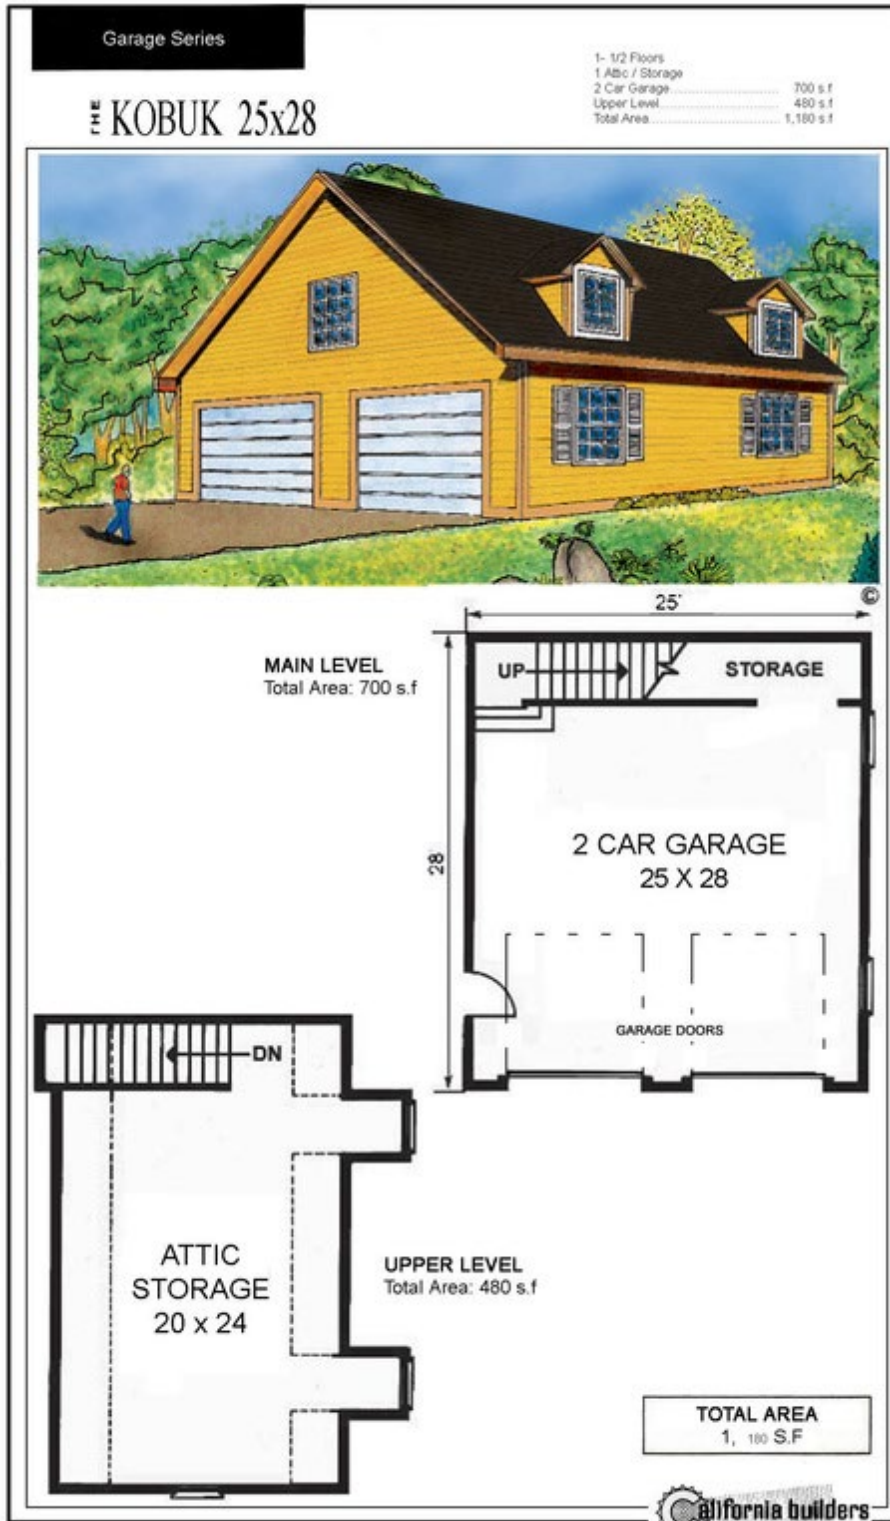

THE CORTEZ 24x48

MAIN LEVEL
Total Area: 1,104 s.f

4 CAR GARAGE
23 x 48

Alternate Door Locations

GARAGE DOORS

UPPER LEVEL
Total Area: 1,152 s.f

SHED DORMER

MULTI-USE SPACE

GABLE DORMER

TOTAL AREA
2,256 s.f

California Builders, Inc.
Continental Kit Homes
 PO Box 79
 Cabin John, MD 20818
ContinentalKitHomes.Com
Califbldrs.com

GARAGE & CARRIAGE HOUSE SERIES

California Builders, Inc.
Continental Kit Homes
PO Box 79
Cabin John, MD 20818
ContinentalKitHomes.Com
Califbldrs.com